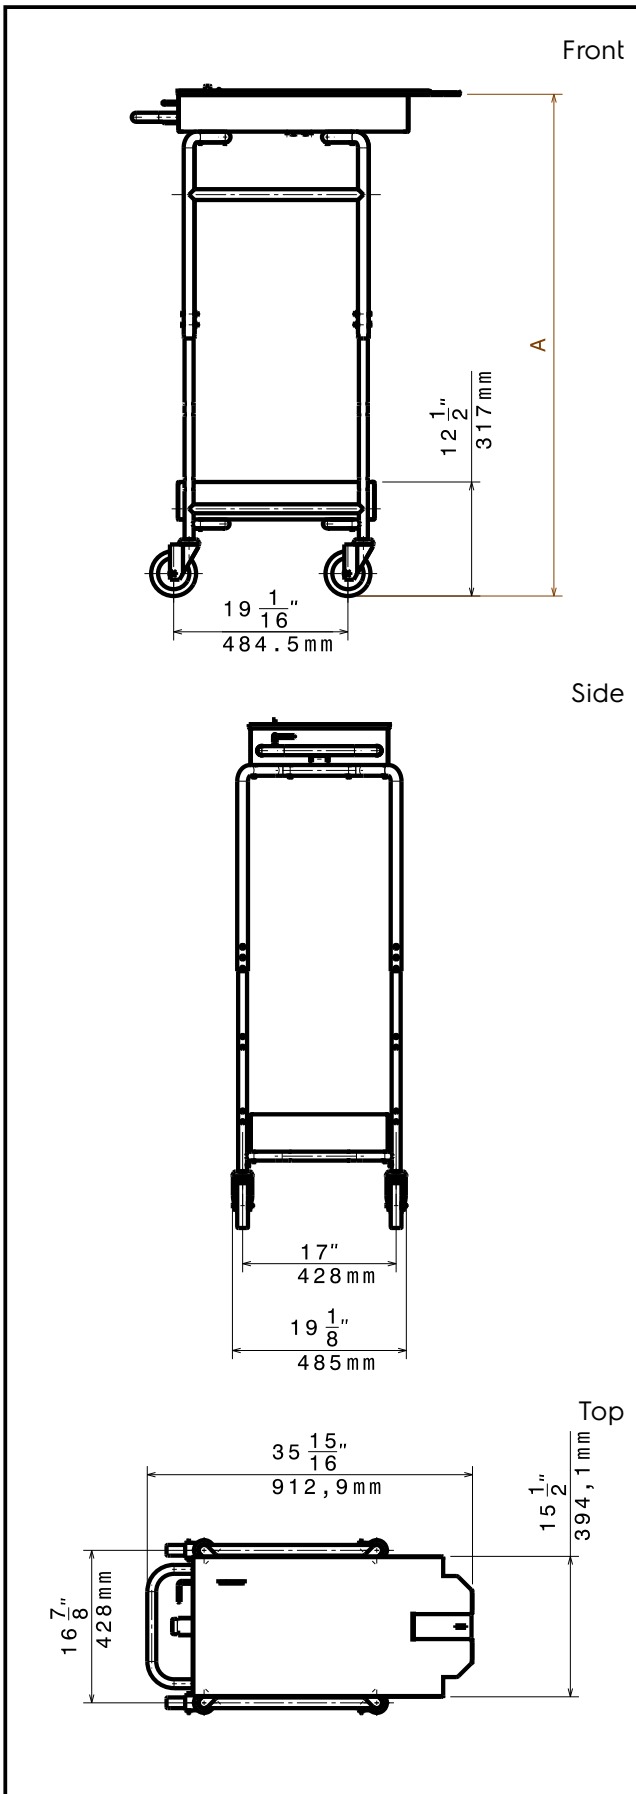

- Ideal for smooth handling process.
- Recommended to be used with slide-in support.

922626 (TRSLRA61011)

Trolley for slide-in rack for 6
& 10 GN 1/1 oven and blast
chiller freezer

APPROVAL: _____

Experience the Excellence
www.electroluxprofessional.com

Key Information:

External dimensions, Width: 922626 (TRSLRA61011)	485 mm
External dimensions, Depth:	913 mm
External dimensions, Height:	949 mm
Net weight:	39 kg